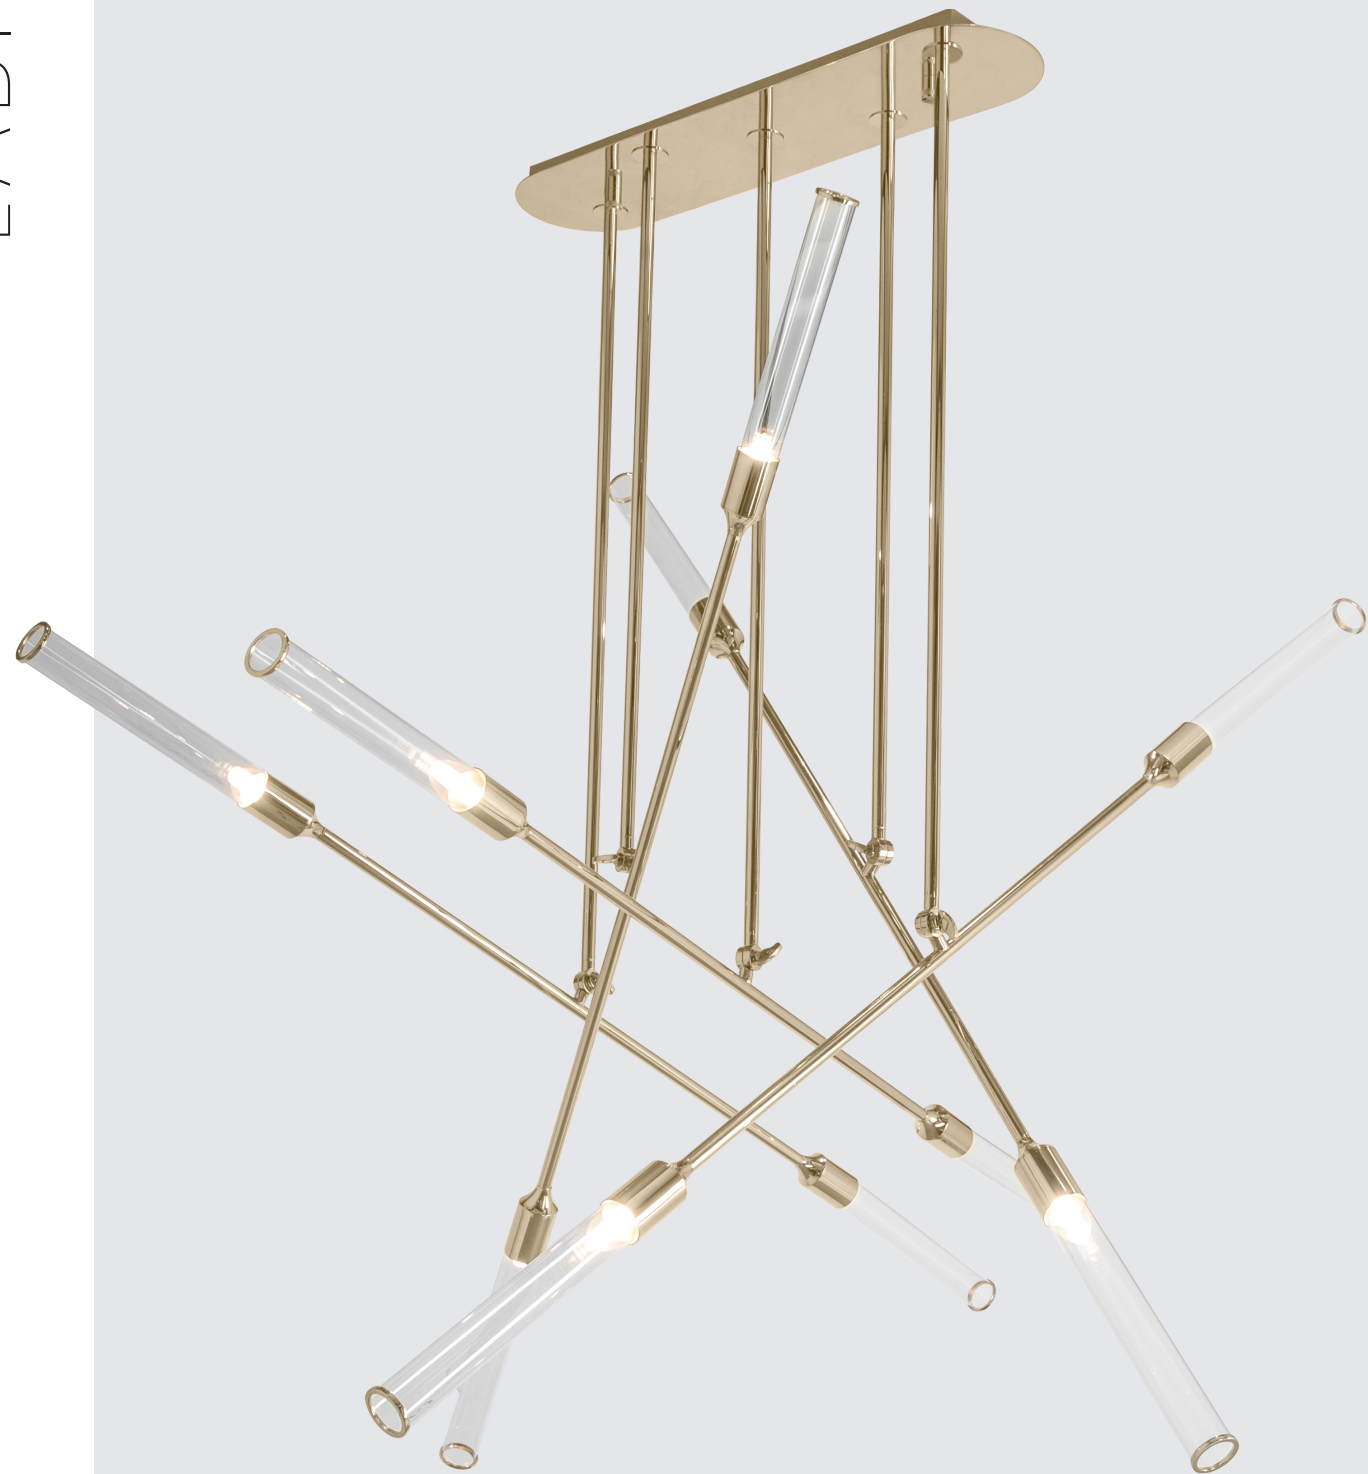

*“The Labics Collection allows you to express yourself through lighting aesthetics and bold decoration.”*

DC MAGAZINE, RUSSIA

ALSO FEATURED BY CASTRO: MARIE CENTER TABLE (BIG & SMALL) | BLOSSOM STOOL | COLUMNS SHELF | AMMIRA MIRROR | STREAMLINE FLOOR LAMP

SUSPENSION 9710.10

DIMENSIONS: H.160CM - W.140CM - D.150CM WEIGHT: NET 15KG  
 BULBS: 10X G9 (MAX 28W) MATERIAL: BRASS & GLASS

ADJUST  
 THE LAYERS

ADJUSTABLE  
 LAMP SHADE

PENDANT 9710.2

DIMENSIONS: H.80CM - W.131CM WEIGHT: NET 3KG  
 BULBS: 2X G9 (MAX 28W) MATERIAL: BRASS & GLASS

### Labics

The Labics Collection allows you to express yourself through lighting aesthetics and bold decoration. Dynamic lines create an organic movement of subtle brass tubes, as straight as arrows, completing the handmade design with elegant glass. Assembled with several brass tubes, it has a daring adjustable angularity. This futuristic lighting design symbolically portrays the development of modern design and urban architecture.